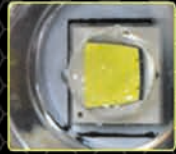

**EFS Vividmax High Performance LED**

**www.1300efs4wd.com.au Ph 1300 EFS 4WD**

**VividMax 7 & 9 Inch Round Spot Lights**

**Tough Construction**  
 IP67 water/dust proof  
 High quality aluminium construction  
 304 stainless steel adjustable mount/hardware  
 Polycarbonate protective cover

**VIMAX Technology**  
 Specially designed deep light buckets to optimise the light focus and improve the distance of light.

**Genuine U.S.A LED Cree Chip**  
 For the ultimate in bright white light  
 6500k white light (12-32 volts)  
 Super powerful 10 Watt USA LED Cree Chip  
 50,000 hour life span

**Dual Beam Technology** (9INCH ONLY)  
 With both spread and spot beams incorporated into the one light.

**5D Cree Lense**  
 Cree LED lens for improved magnification of light, maximising the Cree Chip light output.

**Waterproof Conections**  
 Press fit wire conections  
 2yr warranty

**6500K**

**9 Inch/220mm VMDL-9180**

12-32 VOLTS  
 Efficiency rating (Light output ratio) 87.8%  
 180 watts  
 15480 Lumens  
 10.4 Amps @12v  
 50,000 hour life span  
 18 x 10 watt USA Cree LED  
 Dual beam spread/spot combo  
 67.2 Lux @ 100m / 1 lux @ 814m