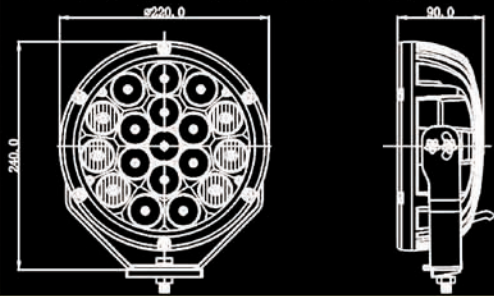

**Dual Beam Technology** (9INCH ONLY)  
 With both spread and spot beams incorporated into the one light.

**5D Cree Lense**  
 Cree LED lens for improved magnification of light, maximising the Cree Chip light output.

**Waterproof Conections**  
 Press fit wire conections  
 2yr warranty

**6500K**

**9 Inch/220mm VMDL-9180**

12-32 VOLTS  
 Efficiency rating (Light output ratio) 87.8%  
 180 watts  
 15480 Lumens  
 10.4 Amps @12v  
 50,000 hour life span  
 18 x 10 watt USA Cree LED  
 Dual beam spread/spot combo  
 67.2 Lux @ 100m / 1 lux @ 814m

**7 INCH/185mm VMDL-790**

12-32 VOLTS  
 Efficiency rating (Light output ratio) 91.4%  
 90 watts  
 7740 Lumens  
 5.44 amps @12v  
 50,000 hour life span  
 18 x 5 watt USA Cree LED  
 Single spot beam  
 41.28 Lux @ 100m / 1 Lux @621m